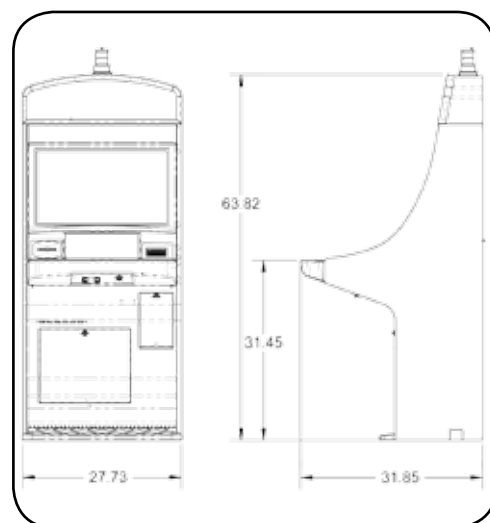

Leading the way into the next generation of gaming cabinets is ECP's new VELOCITii cabinet, the console-style platform that gives players the ultimate experience in comfort and style. Perfect for touch-intensive games, the LCD (26" or 22") is drawn close to the player, easing reach and enhancing game interaction. VELOCITii provides ample personal space around the button deck, generous leg and foot clearance, and a cushioned armrest to promote extended play.