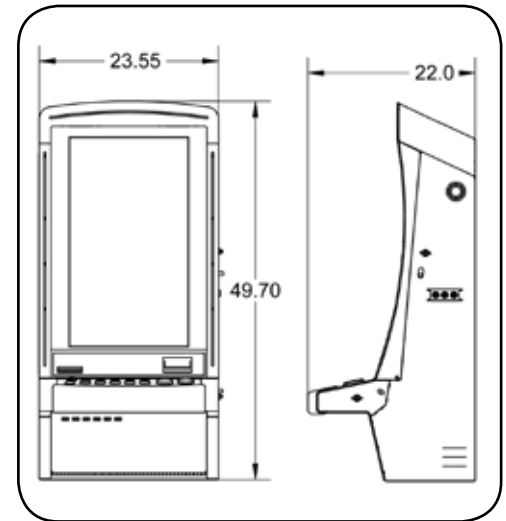

32" LCD touchscreen.

Customizable button deck and player tracking panel.

Wide variety of cabinet and door finishes available to accommodate your unique requirements.

Universal mounting technology easily integrates your internal components and electronics.

Elite Casino Products' new Nitro-XL cabinet features a 32" touchscreen LCD, giving you complete graphic control to combine exciting game play and exhilarating bonus rounds onto one LCD touchscreen. Submerge players in the ultimate gaming experience with NITRO's energizing sound system and vibrant edge-lighting that can be programmed to coordinate with game themes. Customize cabinet features to your own specifications and get your players' pulses racing with the new Nitro-XL Cabinet.